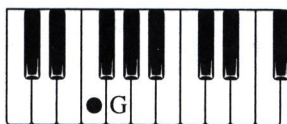

2.1 BARCAROLE

Jacques Offenbach

Chords: C, G, G7, C

Chords: C, G, G7, C

© Copyright 1997 by YAMAHA Musikschule YAMAHA Europa GmbH

Ostinato

Voice: STRINGS

Style: WALTZ

Tempo: 170

Voice:

Style:

Tempo:

Single Finger Chord

Fingered Chord